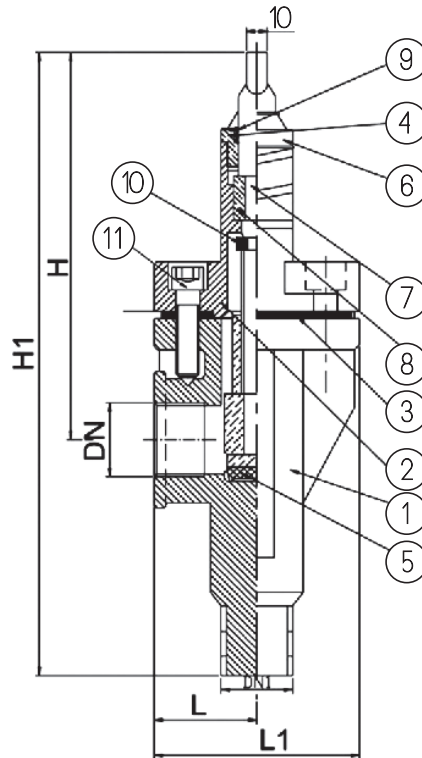

**Gate valve "EUROPA V"**

**■ USE:**

- For installation of water supply household connections
- Other dimensions on request

**■ MATERIALS:**

- 1 - lower body - ductile cast iron protected with epoxy powder coating
- 2 - upper body - ductile cast iron protected with epoxy powder coating
- 3 - gasket - EPDM/NBR
- 4 - o-ring - EPDM/NBR
- 5 - wedge with rubber covering - EPDM/NBR
- 6 - rubber covering cap - EPDM/NBR
- 7 - brass ring
- 8 - brass nut
- 9 - o-ring - EPDM/NBR
- 10 - stainless steel stem
- 11 - o-ring - EPDM/NBR
- 12 - bolts: galvanized steel

The product has been certified as suitable for contact with potable water.

Technical data sheet indicative and not binding, Idro Gas can change the informations contained in any moment without notice.

DN	DN1	L	L1	H	H1	Notes
¾"	1¼"	47	94	165	238	
1"	1¼"	47	94	165	238	
1¼"	1½"	47	94	165	238	
1½"	2"	60	118	210	304	
2"	2"	60	118	210	304	